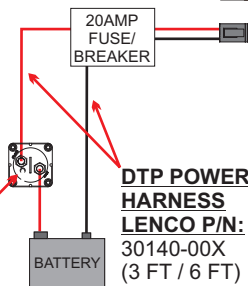

CONNECTS TO ENGINE DATA SOURCE

**CANBUS #1**  
ENGINE DATA  
(4 FT)

**CANBUS #2**  
KEYPAD AND GPS DATA  
(4 FT)

#### STANDARD LENCO SINGLE ACTUATOR TRIM TABS

**ACTUATOR EXT HARNESSSES:**  
LENCO P/N: 30133-X0X  
(7 FT, 14 FT, 20 FT)

LENCO ACTUATORS AND TRIM TABS

**MAIN POWER MUST BE CONNECTED TO BATTERY SWITCH OR PROPERLY RATED ON/OFF SWITCH**

**AUTO GLIDE CONTROL BOX HARNESS SINGLE ACTUATOR/TAB:**  
LENCO P/N: 30248-001  
(4 FT)

**IGNITION INPUT IS NOT USED WITH YAMAHA COMMAND LINK**

**NMEA0183 INPUTS ARE NOT USED WITH NMEA 2000 NETWORK**